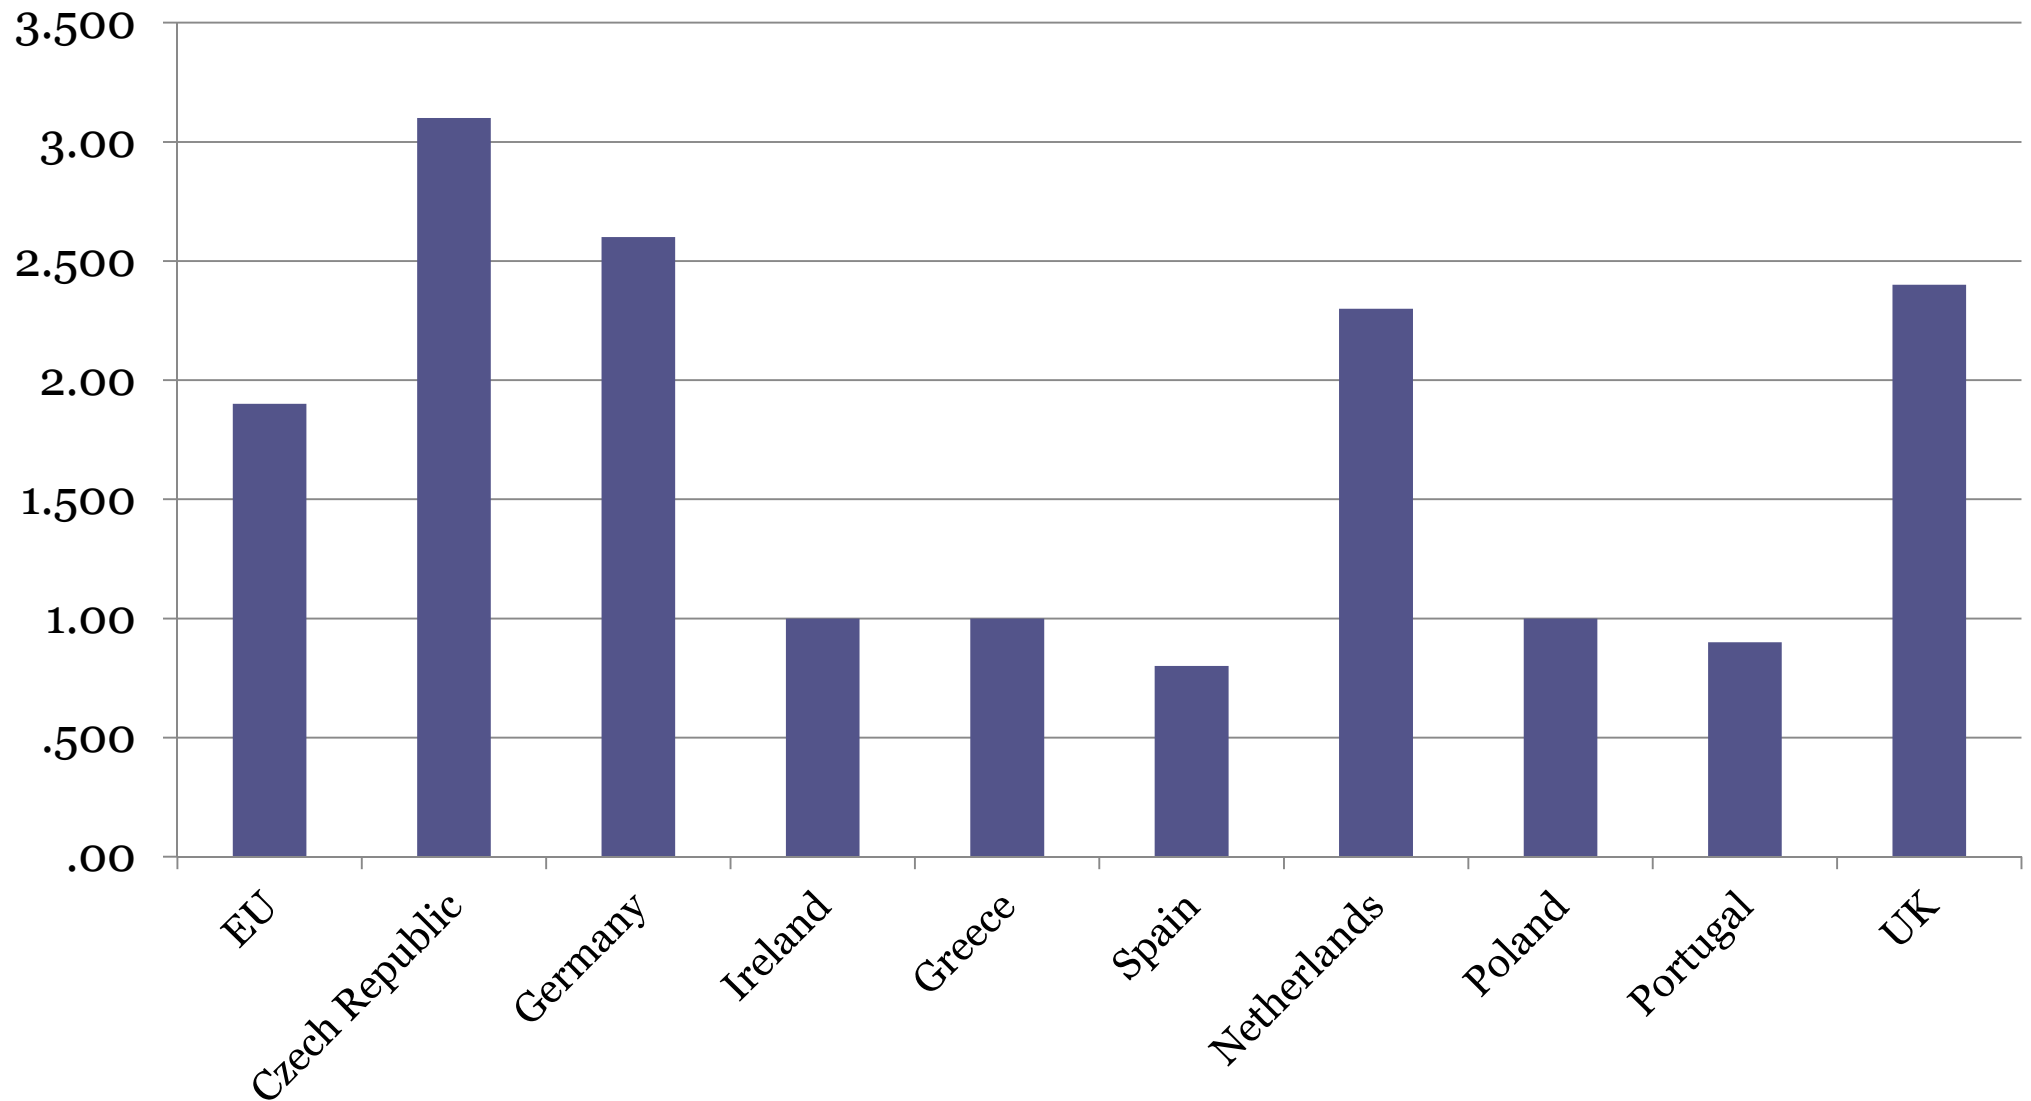

Jean Monnet Module

Beveridge Curve in Europe

Lorenzo Corsini

Vacancy Rates in Europe in 2017

Beveridge curve in Europe

Beveridge curve in Germany from 2006

Beveridge curve in UK from 2006

Beveridge curve in Netherlands from 2006

Beveridge curve in Poland from 2009

Beveridge curve in Czech Republic from 2006

Beveridge curve in Portugal from 2006

Beveridge curve in Spain from 2006